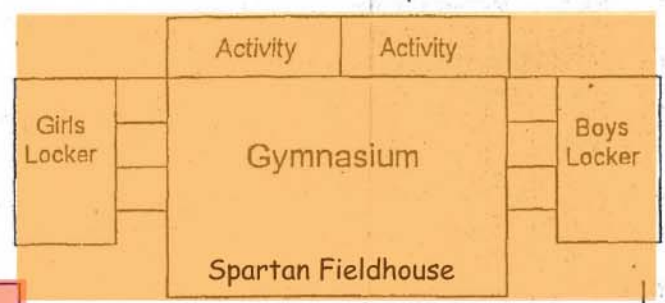

Will C. Wood
6201 Lemon Hill Ave.
916-382-5900

Blacktop

Blacktop

Blacktop

UC Berkeley

California State University-Sacramento Main Corridor

UCLA

Parking

Lemon Hill Avenue