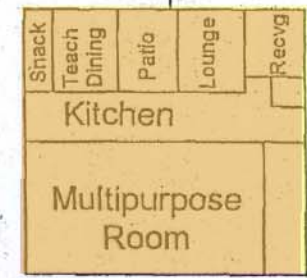

Will C. Wood
6201 Lemon Hill Ave.
916-382-5900

Blacktop

Blacktop

Blacktop

UC Berkeley

California State University-Sacramento Main Corridor

UCLA

Parking