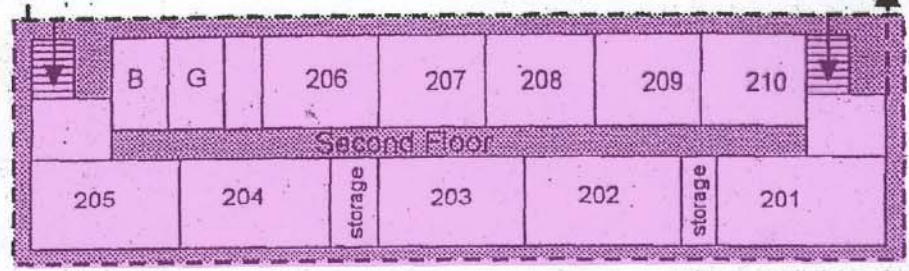

Will C. Wood
6201 Lemon Hill Ave.
916-382-5900

Blacktop

Blacktop

Blacktop

UC Berkeley

California State University-Sacramento Main Corridor

UCLA

Parking

Lemon Hill Avenue